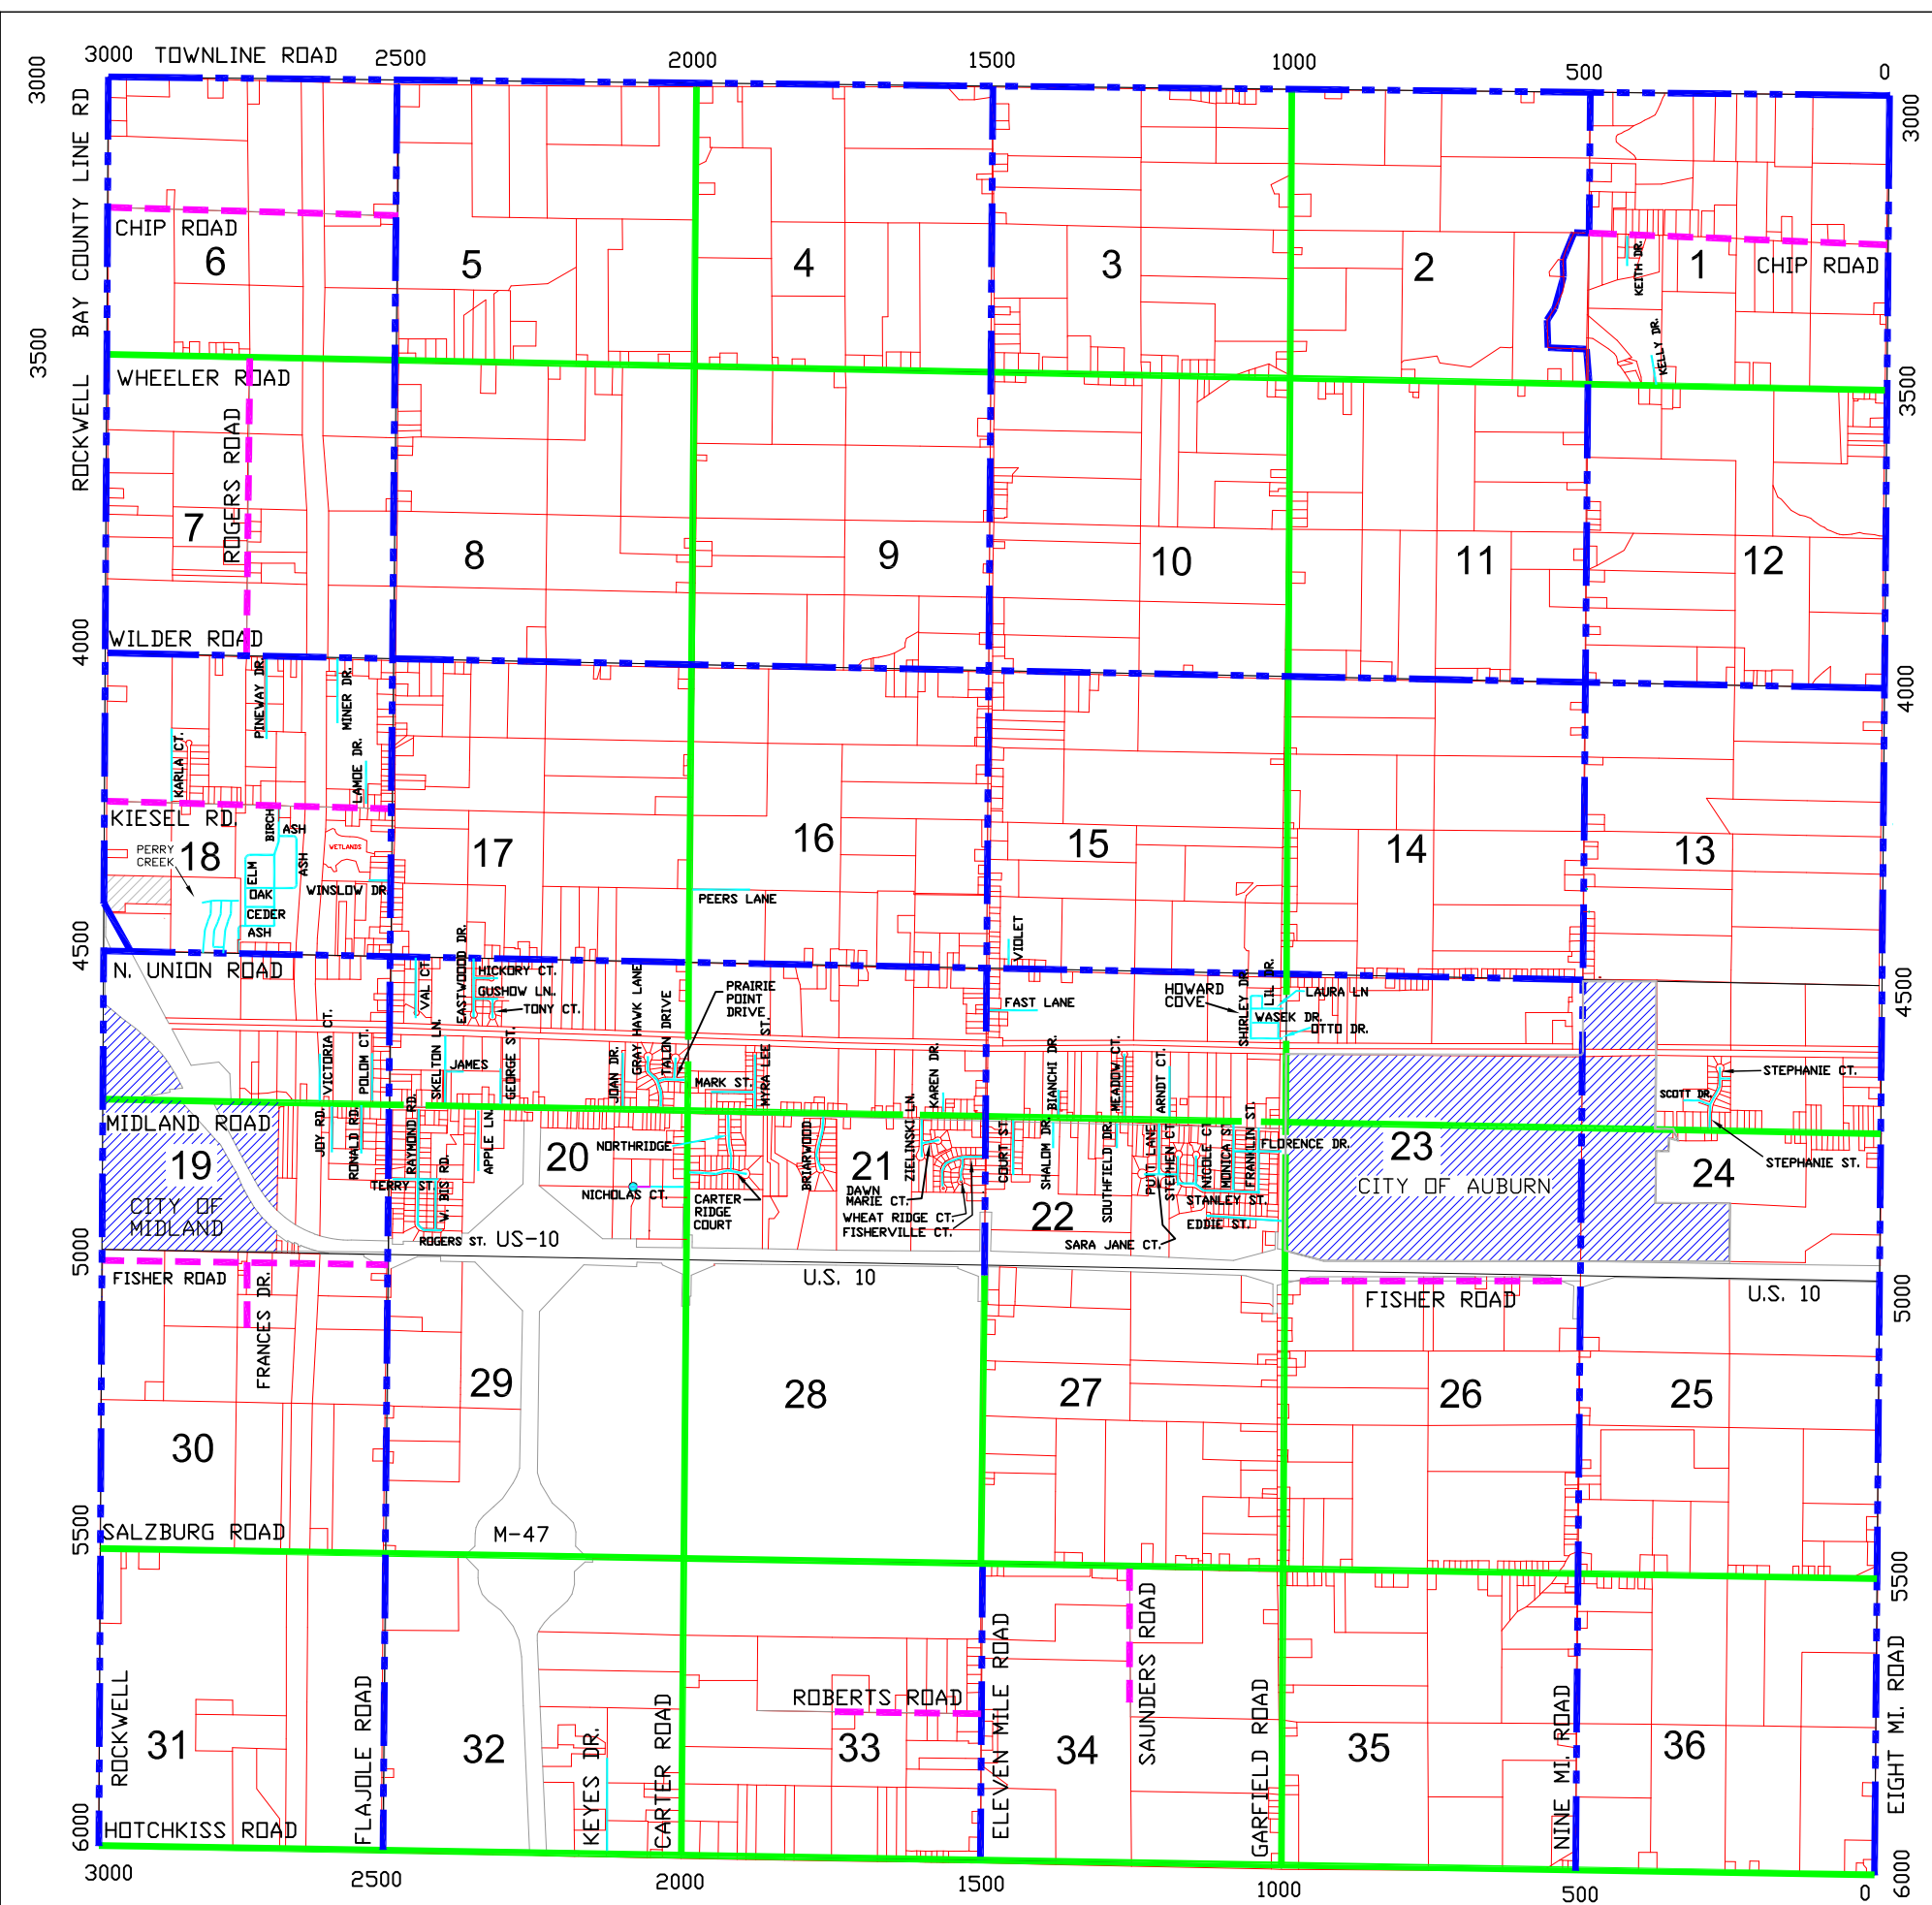

## BAY COUNTY MICHIGAN

### ROAD AND STREETS

**MAJOR ROAD**  
US-10  
M-47

**PRIMARY ROAD**  
CARTER RD.  
GARFIELD RD.  
HOTCHKISS RD.  
MIDLAND RD.  
SALZBURG RD.  
WHEELER RD.

**LOCAL ROAD (MULTI-SEC.)**  
FLAJOLE RD.  
MIDLAND BAY COUNTY LINE RD.  
NORTH UNION RD.  
TOWNLINE RD.  
8 MILE RD.  
9 MILE RD.  
11 MILE RD.

**LOCAL ROAD**

LOCAL ROAD	SECTION
CHIP RD.	01 & 06
FISHER RD.	26,28 & 30
KIESEL RD.	18
ROBERTS RD.	33
ROGERS RD.	07
SAUNDERS RD.	34

**LOCAL SUBDIVISION STREETS**

BRIARWOOD  
CARTER RIDGE DR.  
COURT ST.  
DAWN MARIE CT.  
EASTWOOD DR.  
EDDIE DR.  
FAST LANE (R/W ONLY)  
FLORENCE DR.  
FRANKLIN ST.  
GRAY HAWK LN.  
GUSHOW LANE  
HICKORY CT.  
LAURA LN.  
LIL DR.  
MARK ST.  
MEADOW CT.  
MONICA ST.  
MYRA LEE ST.  
NORTHBRIDGE

STREET	SECTION
OTTO DR.	22
PRAIRIE POINT DR.	20
PUTT LANE	22
RAYMOND RD.	20
ROGER ST.	20
SCOTT DR.	24
SHIRLEY DR..	22
STANLEY ST.	22
STEPHEN CT.	22
STEPHANIE CT.	24
STEPHANIE ST.	24
TALON DR.	20
TERRY ST.	20
TONY CT.	20
VAL CT.	20
VIOLET ST. (R/W ONLY)	20
WASEK DR.	22
WHEAT RIDGE LANE	21
WEST BIS RD.	20
ZIELINSKI DR.	21