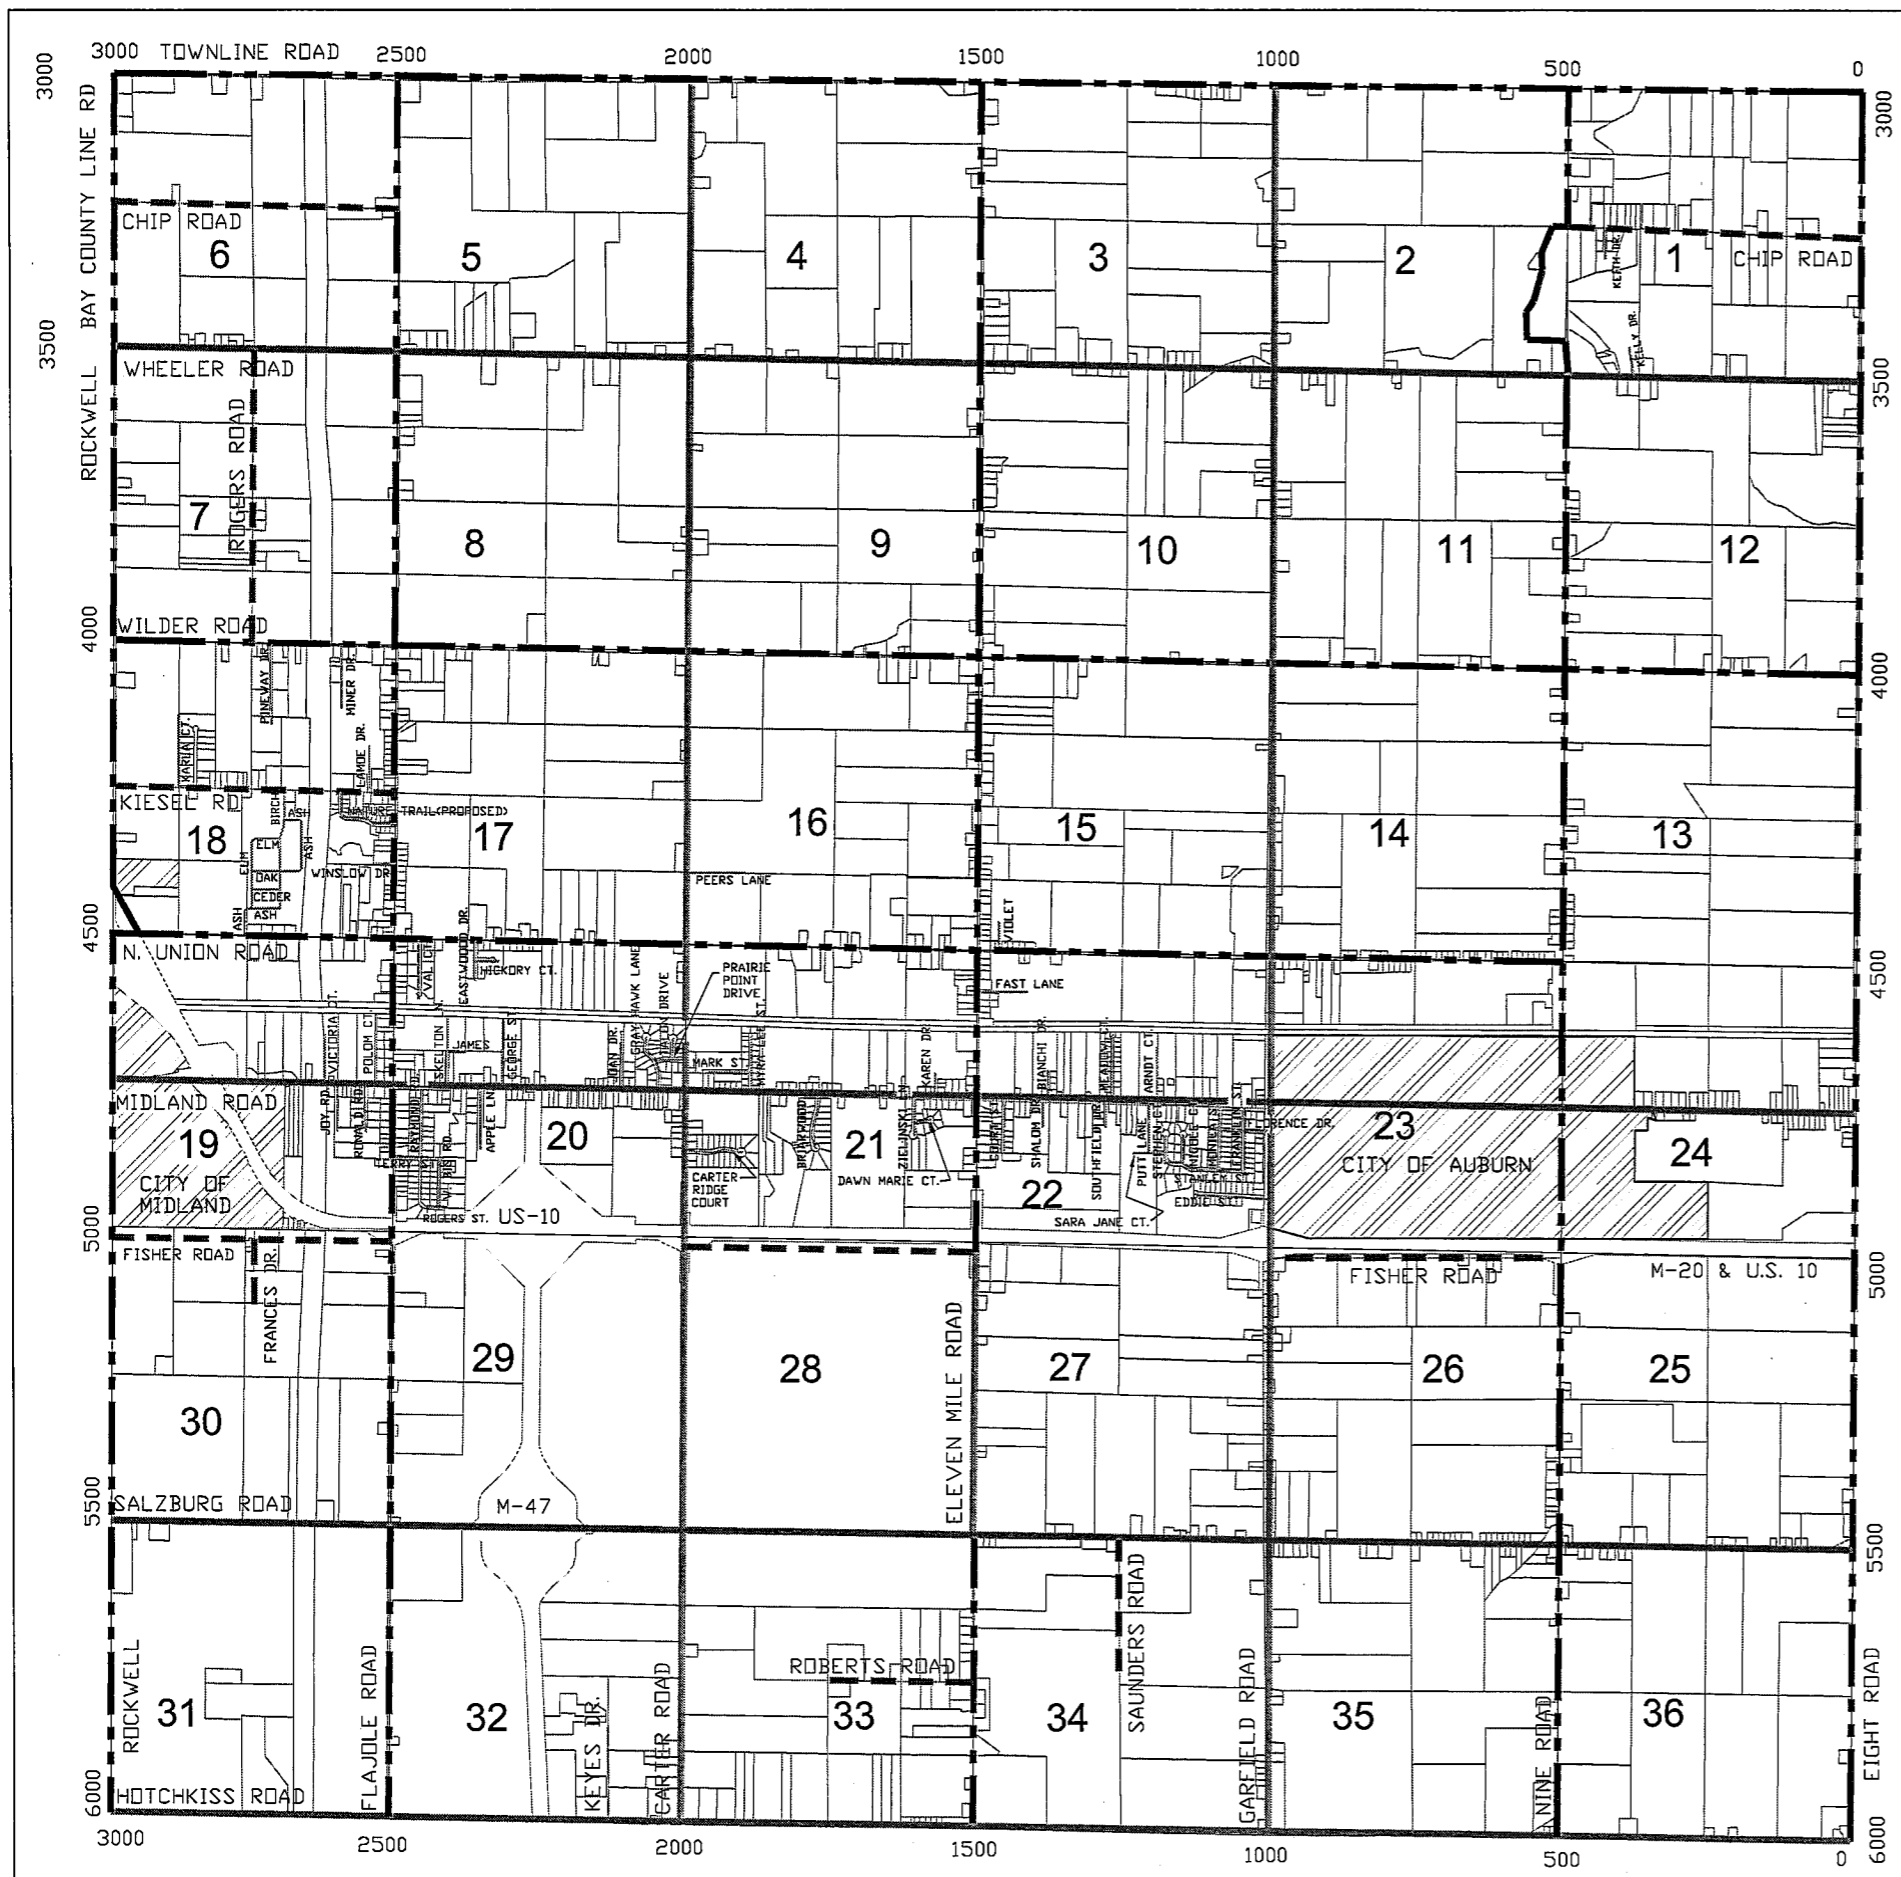

## ROAD AND STREETS

**MAJOR ROAD**  
US-10  
M-20  
M-47

**PRIMARY ROAD**  
CARTER RD.  
GARFIELD RD.  
HOTCHKISS RD.  
MIDLAND RD.  
SALZBURG RD.  
WHEELER RD.

**LOCAL ROAD (MULTI-SEC.)**  
FLAJOLE RD.  
MIDLAND BAY COUNTY LINE RD.  
NORTH UNION RD.  
TOWNLINE RD.  
8 MILE RD.  
9 MILE RD.  
11 MILE RD.

**LOCAL ROAD**

LOCAL ROAD	SECTION
CHIP RD.	01 & 06
FISHER RD.	26, 28 & 30
KIESEL RD.	18
ROBERTS RD.	33
ROGERS RD.	07
SAUNDERS RD.	34

**LOCAL SUBDIVISION STREETS**

LOCAL SUBDIVISION STREETS	SECTION
BRIARWOOD	21
CARTER RIDGE DR.	21
COURT ST.	22
DAWN MARIE CT.	21
EASTWOOD DR.	20
EDDIE DR.	22
FLORENCE DR.	22
FRANKLIN ST.	22
GRAY HAWK LN.	20
HICKORY CT.	20
MARK ST.	21
MEADOW CT.	22
MONICA ST.	22
MYRA LEE ST.	21

**LOCAL SUBDIVISION STREETS**

LOCAL SUBDIVISION STREETS	SECTION
NATURE TRAIL	18
NICOLE ST.	22
PRAIRIE POINT DR.	20
PUTT LANE	22
RAYMOND RD.	20
FAST LANE (R/W ONLY)	22
ROGER ST.	20
STANLEY ST.	22
STEPHEN CT.	22
TALON DR.	20
TERRY ST.	20
VAL CT.	15
VIOLET ST. (R/W ONLY)	20
WEST BIS RD.	20
ZIELINSKI DR.	20

**PRIVATE ROADS**

PRIVATE ROADS	SECTION
ARNDT CT.	22
APPLE LANE	20
BIANCHI DR.	22
FRANCES DR.	30
GEORGE ST.	20
JAMES ST.	20
JOAN DR.	20
JOY RD.	19
KAREN DR.	21
KARLA CT.	18
KELLY DR.	01

**PRIVATE ROADS**