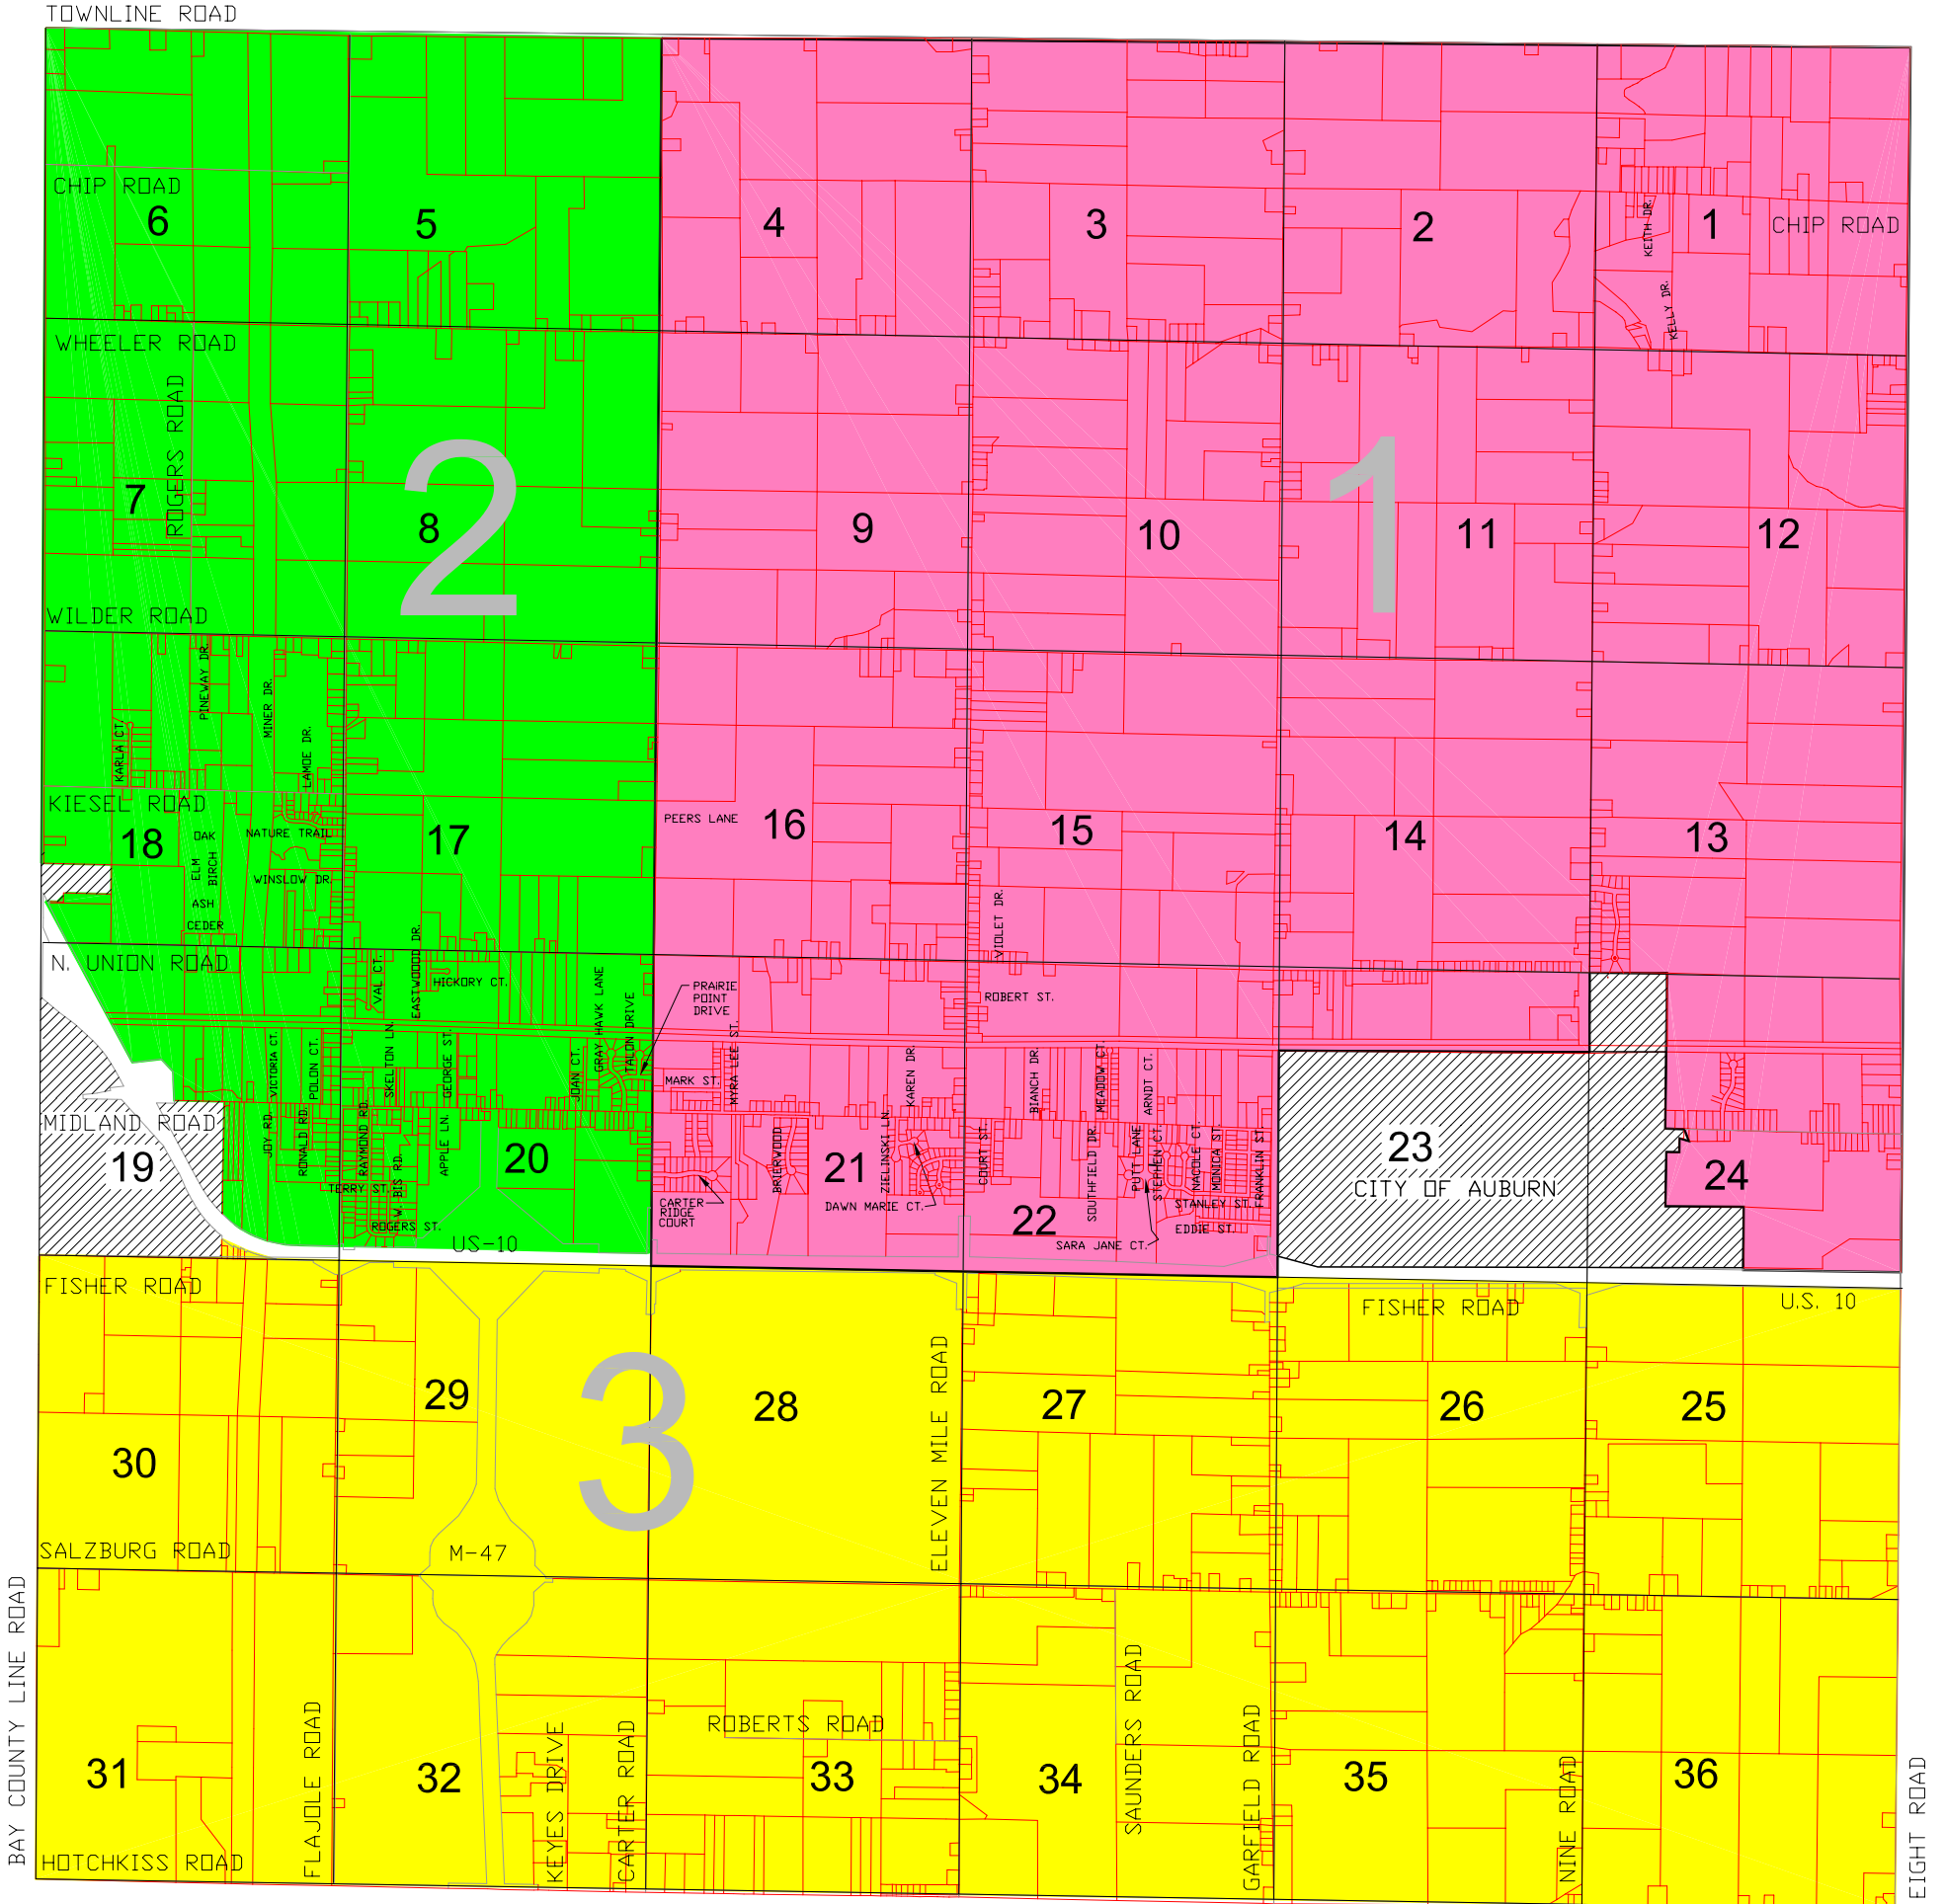

# CHARTER TOWNSHIP OF WILLIAMS VOTING PRECINCT MAP

BAY COUNTY MICHIGAN

PRECINCT #1
     
 
 PRECINCT #2
     
 
 PRECINCT #3

All precincts vote at the township hall.  
 Your precinct number is on your Voter ID Card.  
 Use this map to determine your precinct if you cannot find your card. If you are not registered to vote, see the Voter Information Page.